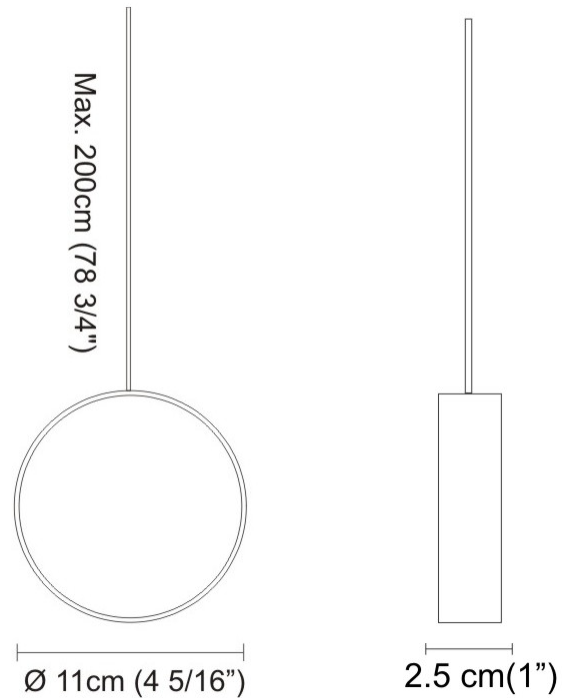

base number _____
Finish _____
Options _____

1. To build a product code in our configurator select the specify button on the base model # product page
2. To build a manual product code on this datasheet choose from the options listed below in blue font and add the suffix to the base model #

GENERAL

Series: Do Not Disturb
Partner: Knikerboker
Division: Design
Installation: Suspension
Product Type: Pendant
Mounting Location: Ceiling
Light Distribution: Direct / Indirect

PHYSICAL

Shape: Round
Length (mm): 110
Length (in): 4 ⁵/₁₆
Width (mm): 25
Width (in): 1
Max. Overall Height (mm): 2000
Max. Overall Height (in): 78 ³/₄
Diffuser: Opal
Fixture Finish: EWH / EBK / MAN / COF / PRD / SLF / GLF / CLF / BRL
Fixture Material: Metal
Cable Details: Silicon Coaxial Cable 1500mm

ELECTRICAL

Lamp Type: LED
Input Wattage (W): 8
Total Output Wattage (W): 7
Dimming: 0-10V Dimming / Phase Dimming (120Vac Only)
Driver Included: Yes
Driver Location: Integrated
Driver Type: Constant Voltage - 120 / 277Vac
Driver Class: Class 2
Input Voltage (V): 120 - 277
Output Voltage (V): 24
Upon Request: (Not included - see components) Remote: 0-10Vdc dimming / (Included) Integral: Phase dimming @120Vac only / Non-dimming 277Vac

LED

Number of LEDs: 1
Color Temperature (°K): 3000
Max. Delivered Lumen (lm): 1000
CRI: >85 CRI
Lamp Life (hrs): 50000

OPTICAL

RATINGS AND CERTIFICATIONS

Certified By: Certified for North American Standards
IP rating: IP20